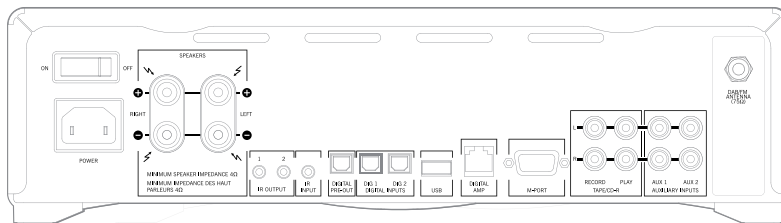

The BluePlay simply plugs into the rear panel of the Mi and connects automatically with available devices.

Myryad mi

Specification

Power output 100W per channel into 4Ω
Speakers driven by a 384 kHz pulse width modulated (PWM) signal generated from 48 kHz sampling
Compatible with: iPhone, iPod (3rd, 4th & 5th generations), iPod classic, iPod mini, iPod nano (1st, 2nd & 3rd generations) and iPod touch
DAB received on both band III and L-band
FM received in the range 87.5 – 108 MHz
3.5" full colour 320 x 234 display