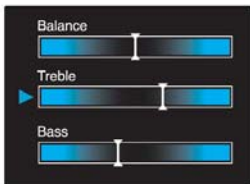

Example Myryad Mi screenshots

It's a totally new stereo hi-fi design, so sleek and elegant, you won't want to hide it away. Don't be fooled by its modest proportions, advanced digital wizardry is used throughout.

DSP (Digital Signal Processing)

Fully digital signal processing allows digital audio sources, such as the Mi's built-in CD player and DAB radio, to be processed and amplified entirely in the digital domain, without introducing the distortions associated with conversion and analogue processing. Even conventional analogue signals, such as FM radio, are transformed to digital to optimise performance.

The Myryad Mi and iPod® experience

Myryad's feature rich iPod® interface provides truly unprecedented levels of system integration. The Mi utilises data from the iPod® to generate menus on its full colour display screen. Thanks to dynamic text sizing, these familiar menus are easy to read from across the room and mirror those seen on the iPod®, allowing convenient armchair selection of artists, albums, songs, playlists, podcasts and musical genres.

Apple iPod® connectivity is provided using the unique M-Port cable supplied.

DAB/FM Radio

The Mi's crystal clear DAB radio performance is further evidence of the success of our 'Totally Digital' design concept, which also provides for DAB Live Text to be displayed on the screen. Naturally, high quality FM broadcasts can also be enjoyed, complete with RDS information where available. Automatic tuning allows ease of use, whilst manual tuning is possible to achieve optimum FM reception. An alternative, AM/FM version of the Mi is available in areas of the world where DAB broadcasts cannot be received.